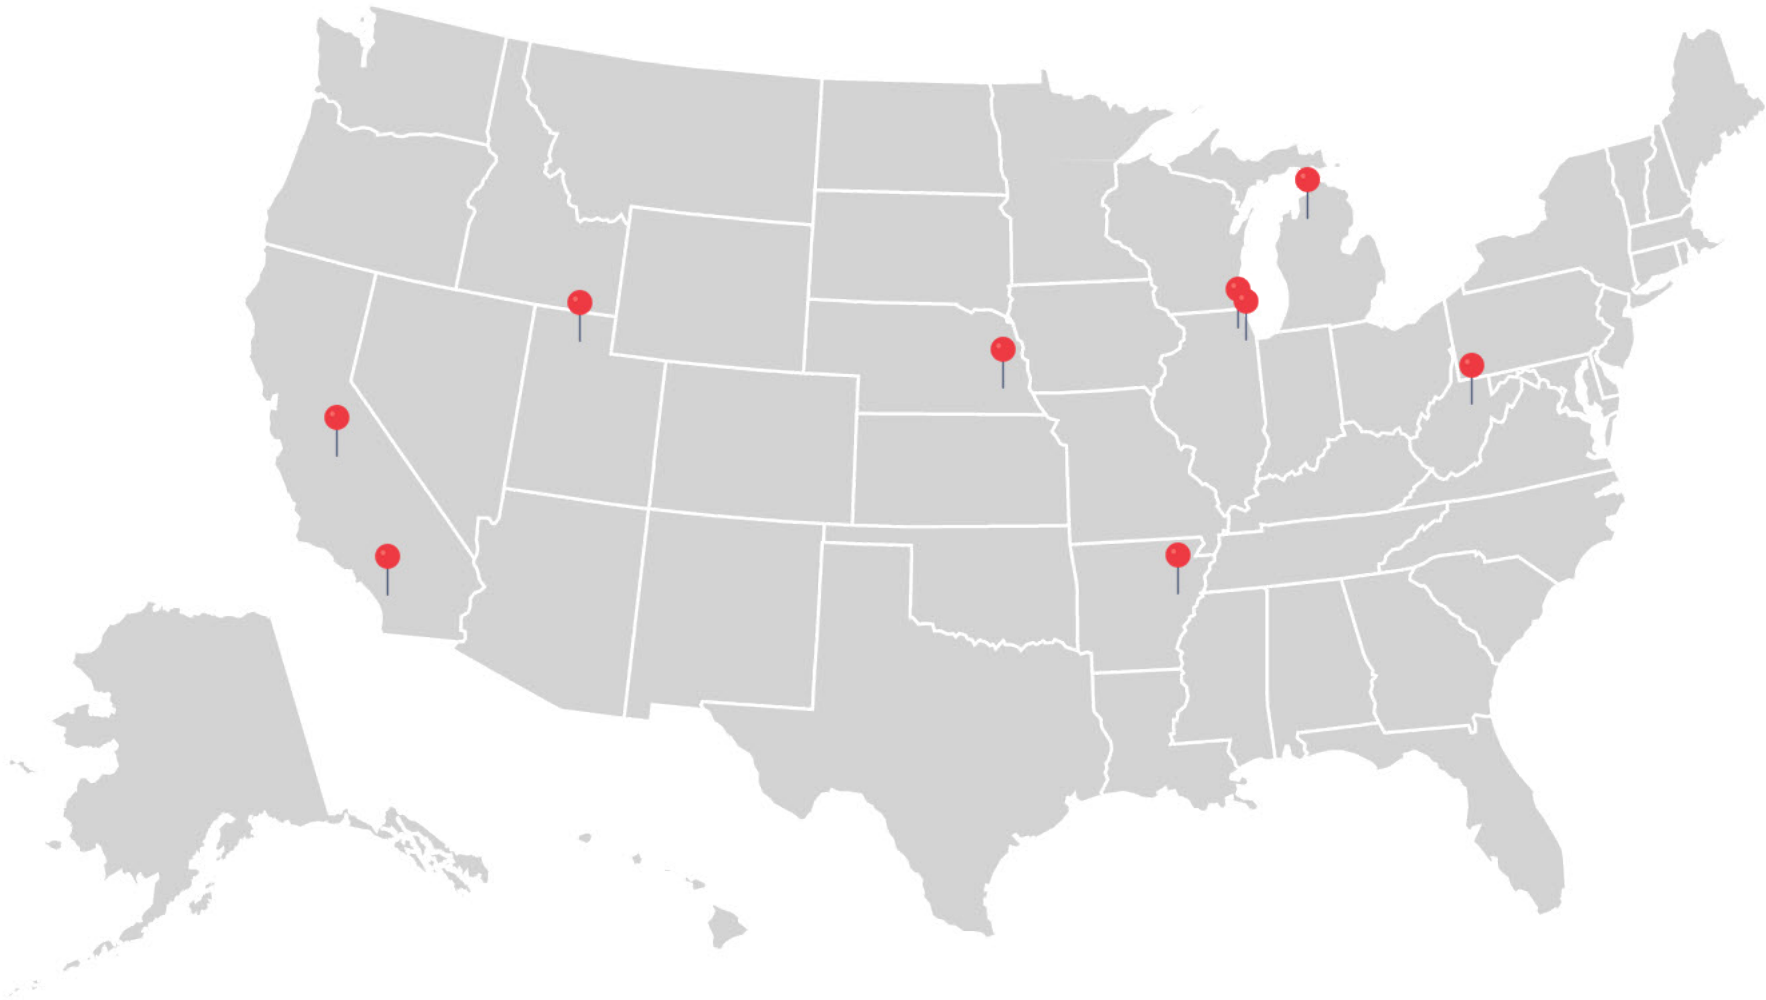

MANUFACTURING LOCATIONS

**602 Industrial Street
Marked Tree, AR 72365**

**13878 Yorba Avenue
Chino, CA 91710**

**800 Commerce Drive
Chowchilla, CA 93610**

**736 Birginal Drive
Bensenville, IL 60106**

**1005 Atlantic Drive
West Chicago, IL 60185**

**2594 Valley Road
Mancelona, MI 46959**

**4700 Fremont Street
Lincoln, NE 68504**

**1720 North Airport Road
Brigham City, UT 84302**

**127 Mattaliano Drive
Philippi, WV 26416**